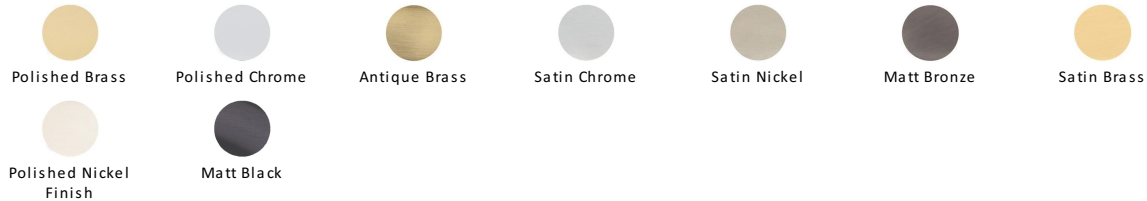

Victoria Rim Door Knob

RIM V980-PB

Heritage Brass Victoria Rim Knob Polished Brass finish (Suitable with Rim Locks only)

Material:	Finish:	Warranty:
Solid Brass	Polished Brass	10 Year Mechanism

Available Finishes

Product Dimensions (All dimensions are in millimeters unless otherwise indicated)

Projection 70 **Maximum Diameter** 57

About the Finish

Polished Brass

Warm, mellow with a sense of heritage and comfort this highly polished finish is opulent without being flamboyant. Polished Brass coordinates perfectly with traditional décor.

Useful Information

- **Suitable with Rim Locks only**
- This knob is supplied here as a RIM DOOR KNOB, for fitting to a traditional rim lock.
- This style is available as a Mortice set as well, please see Victoria Mortice Door Knob V980.