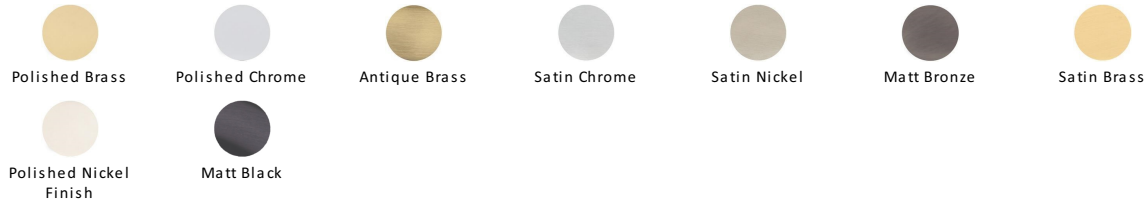

Victoria Rim Door Knob

RIM V980-MB

Heritage Brass Victoria Rim Knob Matt Bronze finish (Suitable with Rim Locks only)

Material: Solid Brass	Finish: Matt Bronze	Warranty: 10 Year Mechanism
---------------------------------	-------------------------------	---------------------------------------

Available Finishes

Product Dimensions (All dimensions are in millimeters unless otherwise indicated)

Projection 70 **Maximum Diameter** 57

About the Finish

Matt Bronze

An aged finish on brass creating a vintage appearance, yet one that also looks outstanding in contemporary schemes. Over a period of time the bronze colour will lighten along any edges and surfaces that are frequently touched and create a naturally aged appearance highlighting frequently touched areas and exposing the brass below.

Useful Information

- **Suitable with Rim Locks only**
- This knob is supplied here as a RIM DOOR KNOB, for fitting to a traditional rim lock.
- This style is available as a Mortice set as well, please see Victoria Mortice Door Knob V980.