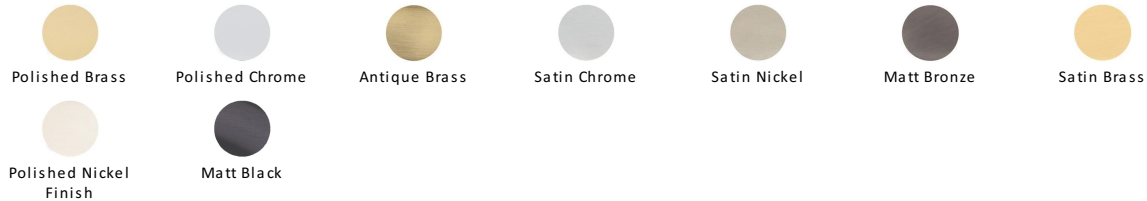

Victoria Rim Door Knob

RIM V980-AT

Heritage Brass Victoria Rim Knob Antique finish (Suitable with Rim Locks only)

Material:	Finish:	Warranty:
Solid Brass	Antique Brass	10 Year Mechanism

Available Finishes

Product Dimensions (All dimensions are in millimeters unless otherwise indicated)

Projection 70 **Maximum Diameter** 57

About the Finish

Antique Brass

With russet hues and a brass undertone, this variation on brass retains a warm and mellow character but adds age and maturity by highlighting the variance of shades making each piece both alluring and unique.

Useful Information

- Suitable with Rim Locks only
- This knob is supplied here as a RIM DOOR KNOB, for fitting to a traditional rim lock.
- This style is available as a Mortice set as well, please see Victoria Mortice Door Knob V980.