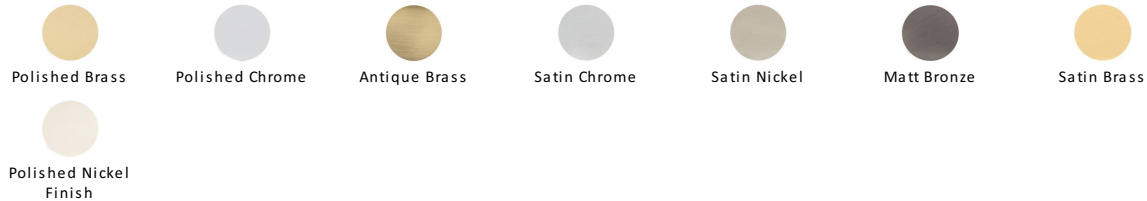

Reeded Rim Door Knob

RIM V971-SN

Heritage Brass Reeded Rim Knob Satin Nickel finish (Suitable with Rim Locks only)

Material: Solid Brass	Finish: Satin Nickel	Warranty: 10 Year Mechanism
---------------------------------	--------------------------------	---------------------------------------

Available Finishes

Product Dimensions (All dimensions are in millimeters unless otherwise indicated)

Projection 89 **Maximum Diameter** 60

About the Finish

Satin Nickel

With its honeyed grey tone created by brushed nickel plating on brass, this finish closely matches Stainless Steel but offers a warm and subtle alternative which is popular in traditional and modern décors.