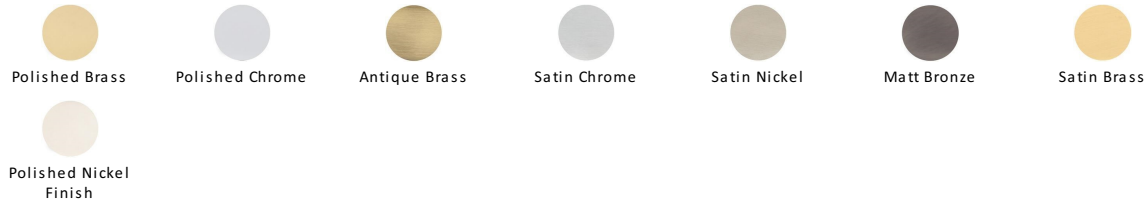

Reeded Rim Door Knob

RIM V971-SC

Heritage Brass Reeded Rim Knob Satin Chrome finish (Suitable with Rim Locks only)

Material: Solid Brass	Finish: Satin Chrome	Warranty: 10 Year Mechanism
---------------------------------	--------------------------------	---------------------------------------

Available Finishes

Product Dimensions (All dimensions are in millimeters unless otherwise indicated)

Projection 89 **Maximum Diameter** 60

About the Finish

Satin Chrome

The brush marks of satin chrome will appeal to those who favour an industrial yet contemporary chrome finish. Satin Chrome Finish is also less prone to finger marks than polished chrome.