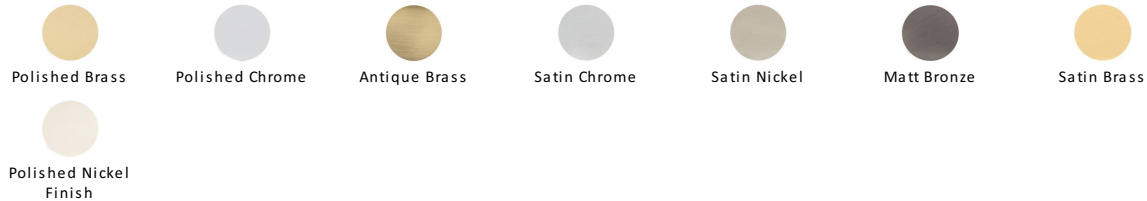

Reeded Rim Door Knob

RIM V971-PNF

Heritage Brass Reeded Rim Knob Polished Nickel finish (Suitable with Rim Locks only)

Material: Solid Brass	Finish: Polished Nickel Finish	Warranty: 10 Year Mechanism
---------------------------------	--	---------------------------------------

Available Finishes

Product Dimensions (All dimensions are in millimeters unless otherwise indicated)

Projection 89 **Maximum Diameter** 60

About the Finish

Polished Nickel Finish

With its subtle golden hue this is a mellow alternative to polished chrome. The finish is not coated and will oxidise naturally. If not regularly buffed with a soft cloth this finish will subtly change over time by taking on an aged patina.