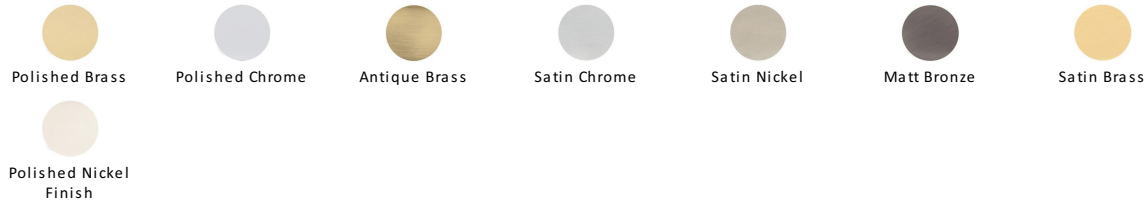

Reeded Rim Door Knob

RIM V971-PC

Heritage Brass Reeded Rim Knob Polished Chrome finish (Suitable with Rim Locks only)

Material: Solid Brass	Finish: Polished Chrome	Warranty: 10 Year Mechanism
---------------------------------	-----------------------------------	---------------------------------------

Available Finishes

Product Dimensions (All dimensions are in millimeters unless otherwise indicated)

Projection 89 **Maximum Diameter** 60

About the Finish

Polished Chrome

A bold, contemporary finish; low maintenance and easy to clean. The mirror effect reflects light and colour and will complement any colour scheme