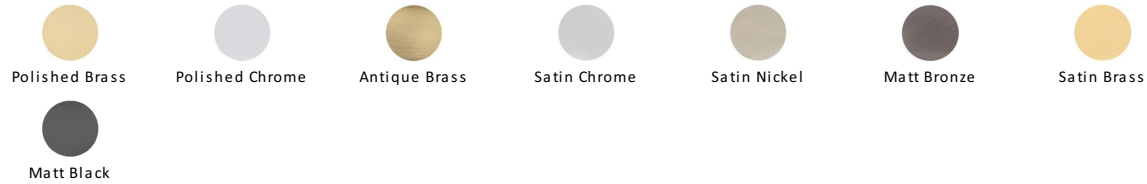

## Sliding Lock with Round Privacy Turns

RD2308-40-PB

Sliding Lock with Round Privacy Turns Polished Brass

**Material:**  
Solid Brass

**Finish:**  
Polished Brass

### Available Finishes

### Available Sizes