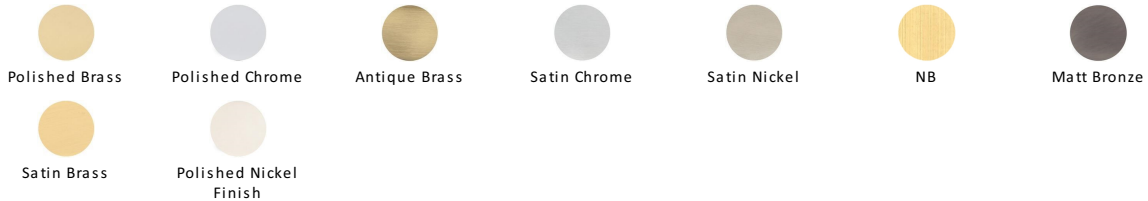

Hinge Brass with Double Phosphor Washers

PR88-410-SC

Heritage Brass Hinge Brass with Double Phosphor Washers 4" x 3" Satin Chrome finish

Material:
Solid Brass

Finish:
Satin Chrome

Available Finishes

Available Sizes

Product Dimensions (All dimensions are in millimeters unless otherwise indicated)

Backplate 4" x 3" **Leaf Thickness** 3.5

About the Finish

Satin Chrome

The brush marks of satin chrome will appeal to those who favour an industrial yet contemporary chrome finish. Satin Chrome Finish is also less prone to finger marks than polished chrome.