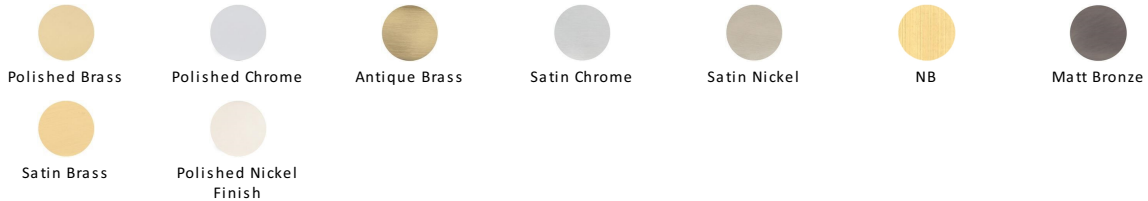

Hinge Brass with Double Phosphor Washers

PR88-410-SB

Heritage Brass Hinge Brass with Double Phosphor Washers 4" x 3" Satin Brass finish

Material:
Solid Brass

Finish:
Satin Brass

Available Finishes

Available Sizes

Product Dimensions (All dimensions are in millimeters unless otherwise indicated)

Backplate 4" x 3" **Leaf Thickness** 3.5

About the Finish

Satin Brass

A modern alternative to the traditional polished brass, this attractive brushed texture beautifully mellows and adds warmth to both a traditional and a soft contemporary décor.