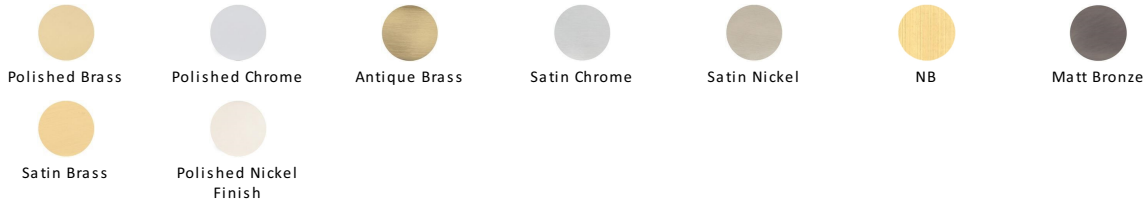

Hinge Brass with Double Phosphor Washers

PR88-410-PNF

Heritage Brass Hinge Brass with Double Phosphor Washers 4" x 3" Polished Nickel finish

Material:
Solid Brass

Finish:
Polished Nickel Finish

Available Finishes

Available Sizes

Product Dimensions (All dimensions are in millimeters unless otherwise indicated)

Backplate 4" x 3" **Leaf Thickness** 3.5

About the Finish

Polished Nickel Finish

With its subtle golden hue this is a mellow alternative to polished chrome. The finish is not coated and will oxidise naturally. If not regularly buffed with a soft cloth this finish will subtly change over time by taking on an aged patina.