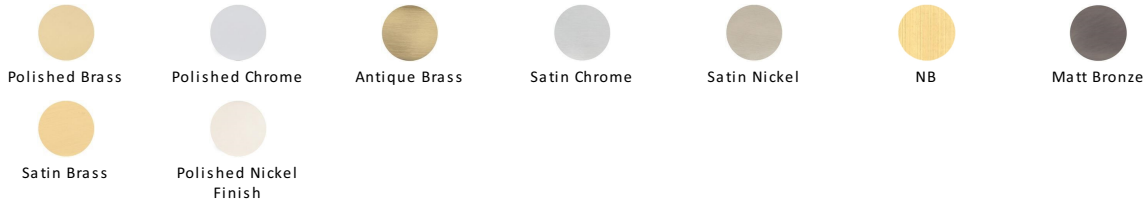

Hinge Brass with Double Phosphor Washers

PR88-410-PC

Heritage Brass Hinge Brass with Double Phosphor Washers 4" x 3" Polished Chrome finish

Material:
Solid Brass

Finish:
Polished Chrome

Available Finishes

Available Sizes

Product Dimensions (All dimensions are in millimeters unless otherwise indicated)

Backplate 4" x 3" **Leaf Thickness** 3.5

About the Finish

Polished Chrome

A bold, contemporary finish; low maintenance and easy to clean. The mirror effect reflects light and colour and will complement any colour scheme