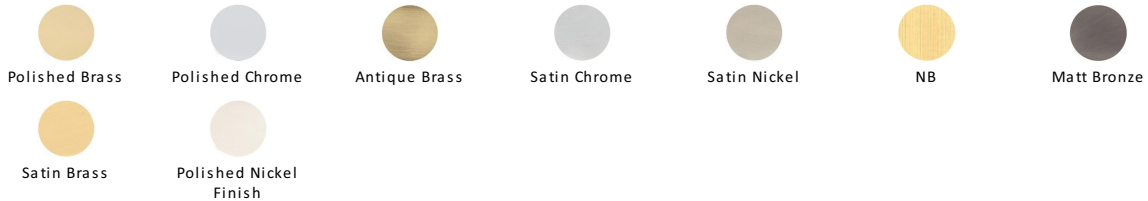

## Hinge Brass with Double Phosphor Washers

PR88-410-PB

Heritage Brass Hinge Brass with Double Phosphor Washers 4" x 3" Polished Brass finish

**Material:**  
Solid Brass

**Finish:**  
Polished Brass

### Available Finishes

### Available Sizes