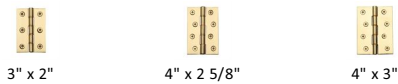

## Hinge Brass with Double Phosphor Washers

PR88-410-PB

Heritage Brass Hinge Brass with Double Phosphor Washers 4" x 3" Polished Brass finish

**Material:**  
Solid Brass

**Finish:**  
Polished Brass

### Product Dimensions (All dimensions are in millimeters unless otherwise indicated)

**Backplate** 4" x 3" **Leaf Thickness** 3.5