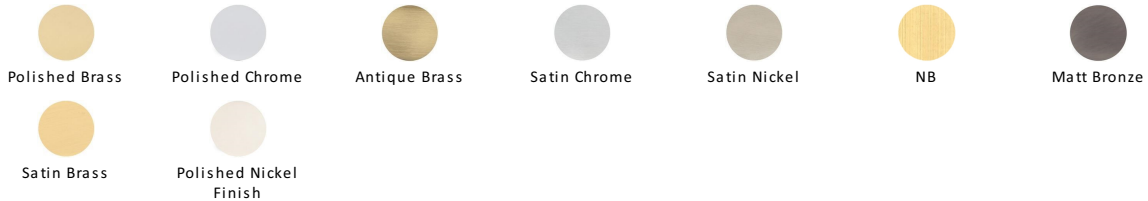

Hinge Brass with Double Phosphor Washers

PR88-410-PB

Heritage Brass Hinge Brass with Double Phosphor Washers 4" x 3" Polished Brass finish

Material:
Solid Brass

Finish:
Polished Brass

Available Finishes

Available Sizes

Product Dimensions (All dimensions are in millimeters unless otherwise indicated)

Backplate 4" x 3" **Leaf Thickness** 3.5

About the Finish

Polished Brass

Warm, mellow with a sense of heritage and comfort this highly polished finish is opulent without being flamboyant. Polished Brass coordinates perfectly with traditional décor.