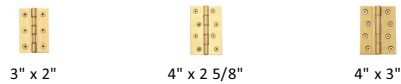

Hinge Brass with Double Phosphor Washers

PR88-410-NB

Heritage Brass Hinge Brass with Double Phosphor Washers 4" x 3" Natural Brass finish

Material:
Solid Brass

Finish:
NB

Available Finishes

Available Sizes

Product Dimensions (All dimensions are in millimeters unless otherwise indicated)

Backplate 4" x 3" **Leaf Thickness** 3.5

Box Contains

- 2 pcs Hinges
- Screws not included