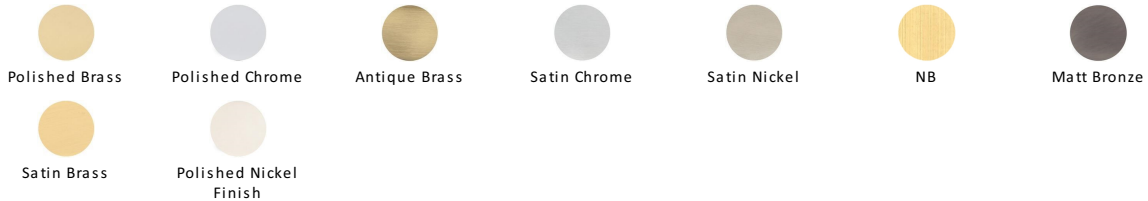

## Hinge Brass with Double Phosphor Washers

PR88-410-AT

Heritage Brass Hinge Brass with Double Phosphor Washers 4" x 3" Antique finish

**Material:**  
Solid Brass

**Finish:**  
Antique Brass

### Available Finishes

### Available Sizes

#### Antique Brass

With russet hues and a brass undertone, this variation on brass retains a warm and mellow character but adds age and maturity by highlighting the variance of shades making each piece both alluring and unique.