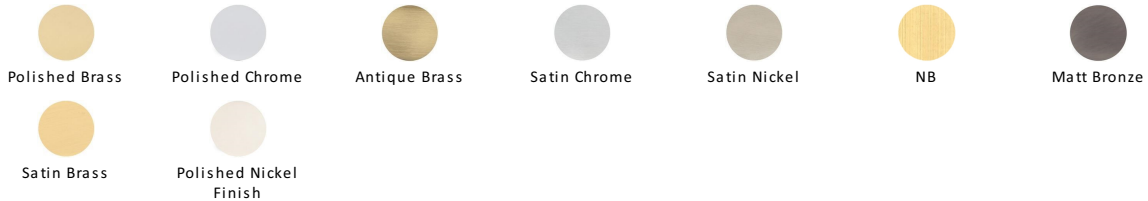

Hinge Brass with Double Phosphor Washers

PR88-405-SC

Heritage Brass Hinge Brass with Double Phosphor Washers 4" x 2 5/8" Satin Chrome finish

Material:
Solid Brass

Finish:
Satin Chrome

Available Finishes

Available Sizes

Product Dimensions (All dimensions are in millimeters unless otherwise indicated)

Backplate	4" x 2 5/8"	Leaf Thickness	3.5
------------------	-------------	-----------------------	-----

About the Finish

Satin Chrome

The brush marks of satin chrome will appeal to those who favour an industrial yet contemporary chrome finish. Satin Chrome Finish is also less prone to finger marks than polished chrome.

Box Contains