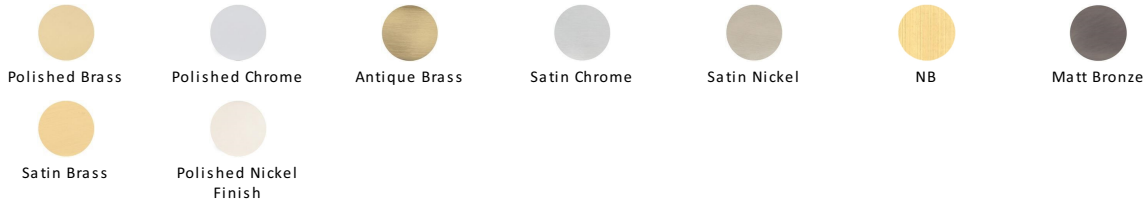

Hinge Brass with Double Phosphor Washers

PR88-405-SB

Heritage Brass Hinge Brass with Double Phosphor Washers 4" x 2 5/8" Satin Brass finish

Material:
Solid Brass

Finish:
Satin Brass

Available Finishes

Available Sizes

Product Dimensions (All dimensions are in millimeters unless otherwise indicated)

Backplate	4" x 2 5/8"	Leaf Thickness	3.5
------------------	-------------	-----------------------	-----

About the Finish

Satin Brass

A modern alternative to the traditional polished brass, this attractive brushed texture beautifully mellows and adds warmth to both a traditional and a soft contemporary décor.

Box Contains

- 2 pcs Hinges
- All fixing screws and fasteners