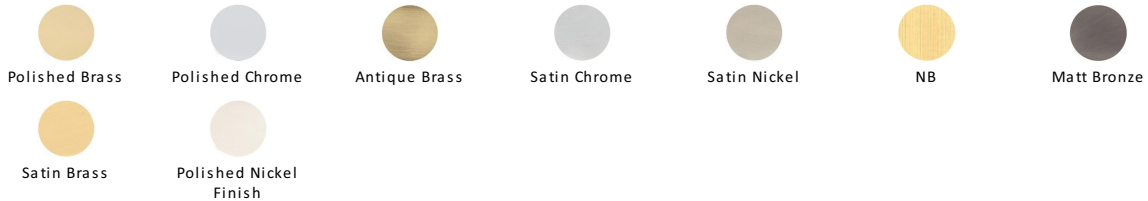

Hinge Brass with Double Phosphor Washers

PR88-405-PC

Heritage Brass Hinge Brass with Double Phosphor Washers 4" x 2 5/8" Polished Chrome finish

Material:
Solid Brass

Finish:
Polished Chrome

Available Finishes

Available Sizes

Product Dimensions (All dimensions are in millimeters unless otherwise indicated)

Backplate	4" x 2 5/8"	Leaf Thickness	3.5
------------------	-------------	-----------------------	-----

About the Finish

Polished Chrome

A bold, contemporary finish; low maintenance and easy to clean. The mirror effect reflects light and colour and will complement any colour scheme

Box Contains

- 2 pcs Hinges
- All fixing screws and fasteners