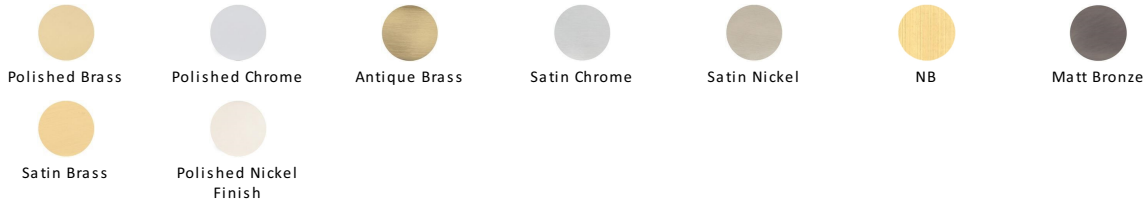

Hinge Brass with Double Phosphor Washers

PR88-405-PB

Heritage Brass Hinge Brass with Double Phosphor Washers 4" x 2 5/8" Polished Brass finish

Material:
Solid Brass

Finish:
Polished Brass

Available Finishes

Available Sizes

Product Dimensions (All dimensions are in millimeters unless otherwise indicated)

Backplate	4" x 2 5/8"	Leaf Thickness	3.5
------------------	-------------	-----------------------	-----

About the Finish

Polished Brass

Warm, mellow with a sense of heritage and comfort this highly polished finish is opulent without being flamboyant. Polished Brass coordinates perfectly with traditional décor.

Box Contains