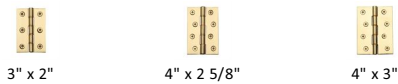

Hinge Brass with Double Phosphor Washers

PR88-405-PB

Heritage Brass Hinge Brass with Double Phosphor Washers 4" x 2 5/8" Polished Brass finish

Material:
Solid Brass

Finish:
Polished Brass

Available Finishes

Available Sizes

Product Dimensions (All dimensions are in millimeters unless otherwise indicated)

Backplate	4" x 2 5/8"	Leaf Thickness	3.5
------------------	-------------	-----------------------	-----

About the Finish