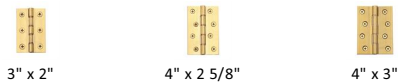

## Hinge Brass with Double Phosphor Washers

PR88-405-NB

Heritage Brass Hinge Brass with Double Phosphor Washers 4" x 2 5/8" Natural Brass finish

**Material:**  
Solid Brass

**Finish:**  
NB

### Available Sizes

### Product Dimensions (All dimensions are in millimeters unless otherwise indicated)

<b>Backplate</b>	4" x 2 5/8"	<b>Leaf Thickness</b>	3.5
------------------	-------------	-----------------------	-----