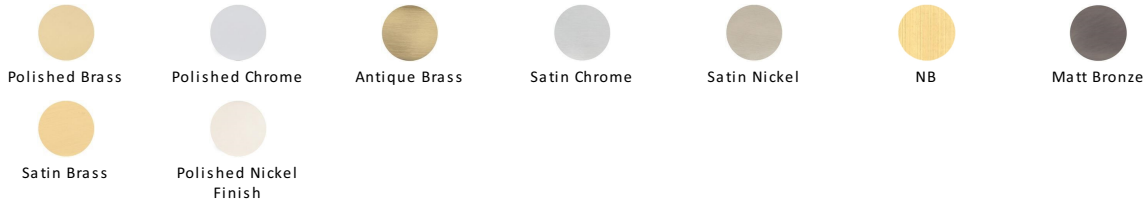

Hinge Brass with Double Phosphor Washers

PR88-405-NB

Heritage Brass Hinge Brass with Double Phosphor Washers 4" x 2 5/8" Natural Brass finish

Material:
Solid Brass

Finish:
NB

Available Finishes

Available Sizes

Product Dimensions (All dimensions are in millimeters unless otherwise indicated)

Backplate	4" x 2 5/8"	Leaf Thickness	3.5
------------------	-------------	-----------------------	-----

Box Contains

- 2 pcs Hinges
- All fixing screws and fasteners