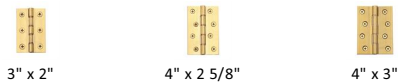

Hinge Brass with Double Phosphor Washers

PR88-405-NB

Heritage Brass Hinge Brass with Double Phosphor Washers 4" x 2 5/8" Natural Brass finish

Material:
Solid Brass

Finish:
NB

Available Finishes

Available Sizes

Product Dimensions (All dimensions are in millimeters unless otherwise indicated)

Backplate	4" x 2 5/8"	Leaf Thickness	3.5
------------------	-------------	-----------------------	-----

Box Contains

- 2 pcs Hinges
- All fixing screws and fasteners