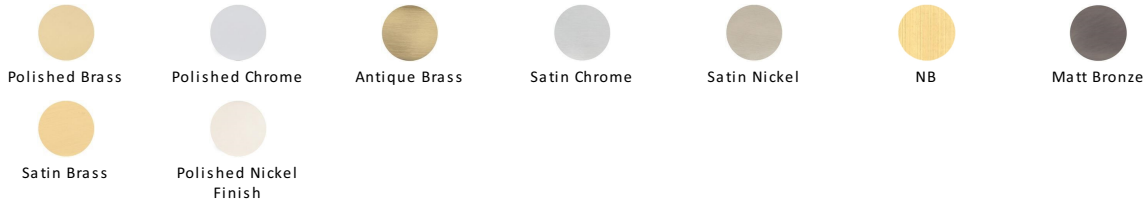

## Hinge Brass with Double Phosphor Washers

PR88-405-NB

Heritage Brass Hinge Brass with Double Phosphor Washers 4" x 2 5/8" Natural Brass finish

**Material:**  
Solid Brass

**Finish:**  
NB

### Available Finishes

### Available Sizes