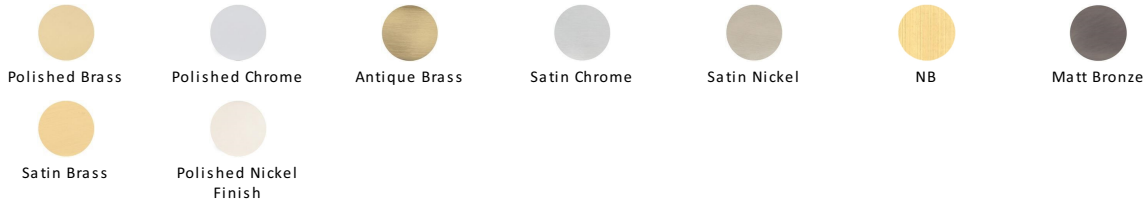

Hinge Brass with Double Phosphor Washers

PR88-405-AT

Heritage Brass Hinge Brass with Double Phosphor Washers 4" x 2 5/8" Antique finish

Material:
Solid Brass

Finish:
Antique Brass

Available Finishes

Available Sizes

Product Dimensions (All dimensions are in millimeters unless otherwise indicated)

Backplate	4" x 2 5/8"	Leaf Thickness	3.5
------------------	-------------	-----------------------	-----

About the Finish

Antique Brass

With russet hues and a brass undertone, this variation on brass retains a warm and mellow character but adds age and maturity by highlighting the variance of shades making each piece both alluring and unique.