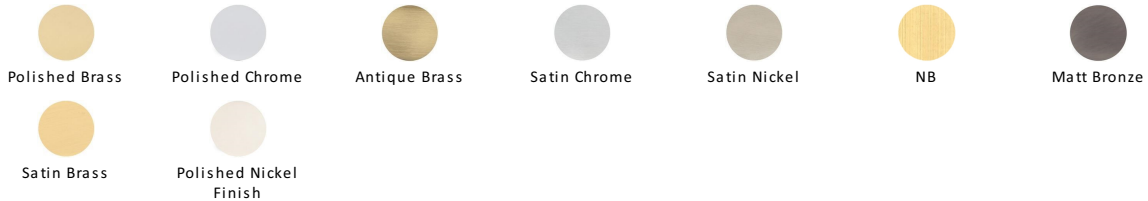

## Hinge Brass with Double Phosphor Washers

PR88-405-AT

Heritage Brass Hinge Brass with Double Phosphor Washers 4" x 2 5/8" Antique finish

**Material:**  
Solid Brass

**Finish:**  
Antique Brass

### Available Finishes

### Available Sizes

#### Antique Brass

With russet hues and a brass undertone, this variation on brass retains a warm and mellow character but adds age and maturity by highlighting the variance of shades making each piece both alluring and unique.