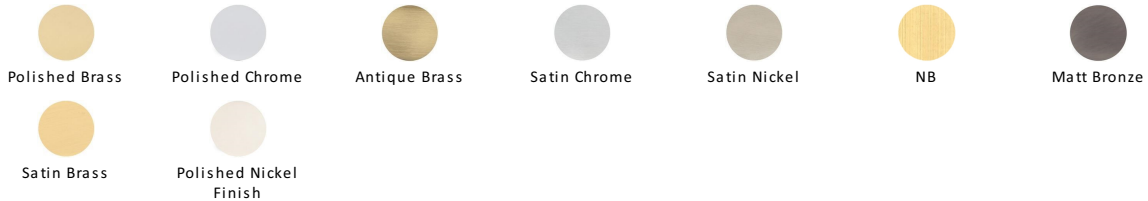

## Hinge Brass with Double Phosphor Washers

PR88-400-SC

Heritage Brass Hinge Brass with Double Phosphor Washers 3" x 2" Satin Chrome finish

**Material:**  
Solid Brass

**Finish:**  
Satin Chrome

### Available Finishes

### Available Sizes

#### Satin Chrome

The brush marks of satin chrome will appeal to those who favour an industrial yet contemporary chrome finish. Satin Chrome Finish is also less prone to finger marks than polished chrome.