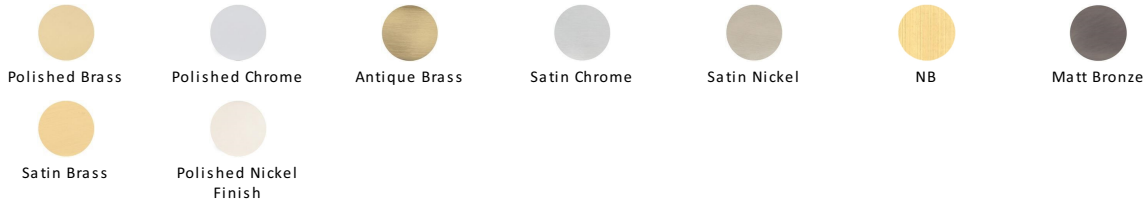

Hinge Brass with Double Phosphor Washers

PR88-400-SB

Heritage Brass Hinge Brass with Double Phosphor Washers 3" x 2" Satin Brass finish

Material:
Solid Brass

Finish:
Satin Brass

Available Finishes

Available Sizes

Product Dimensions (All dimensions are in millimeters unless otherwise indicated)

Backplate 3" x 2" **Leaf Thickness** 2.5

About the Finish

Satin Brass

A modern alternative to the traditional polished brass, this attractive brushed texture beautifully mellows and adds warmth to both a traditional and a soft contemporary décor.