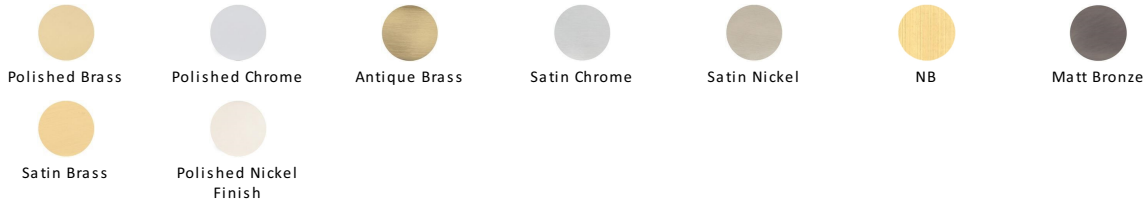

Hinge Brass with Double Phosphor Washers

PR88-400-PC

Heritage Brass Hinge Brass with Double Phosphor Washers 3" x 2" Polished Chrome finish

Material:
Solid Brass

Finish:
Polished Chrome

Available Finishes

Available Sizes

Product Dimensions (All dimensions are in millimeters unless otherwise indicated)

Backplate 3" x 2" **Leaf Thickness** 2.5

About the Finish

Polished Chrome

A bold, contemporary finish; low maintenance and easy to clean. The mirror effect reflects light and colour and will complement any colour scheme