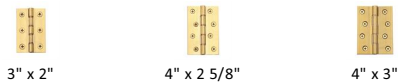

Hinge Brass with Double Phosphor Washers

PR88-400-NB

Heritage Brass Hinge Brass with Double Phosphor Washers 3" x 2" Natural Brass finish

Material:
Solid Brass

Finish:
NB

Available Finishes

Available Sizes

Product Dimensions (All dimensions are in millimeters unless otherwise indicated)

Backplate 3" x 2" **Leaf Thickness** 2.5

Useful Information

- One pair of these Hinges are suitable for use on an internal door with maximum weight of 20Kg
- For Doors weighing 21-30 Kilos use 3 hinges per door
- These Solid Brass Hinges are not suitable for Fire Doors

Box Contains

- 2 pcs Hinges
- Screws not included