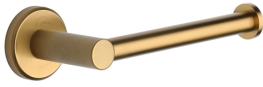

Toilet Roll Holder - OXF

OXF-PAPER-SB

Oxford Wall Mounted Toilet Roll Holder. Satin Brass finish

Material:
Zinc Alloy

Finish:
Satin Brass

Available Finishes

Polished Chrome

Satin Brass

Matt Black

Antique Bronze

Product Dimensions (All dimensions are in millimeters unless otherwise indicated)

| | | | | | | | |
|------------------------|-----|-------------------|----|-------------|----|----------------------|----|
| Length | 182 | Projection | 76 | Base | 51 | Tube Diameter | 16 |
| Base Projection | 9 | | | | | | |

About the Finish

Satin Brass

A modern alternative to the traditional polished brass, this attractive brushed texture beautifully mellows and adds warmth to both a traditional and a soft contemporary décor.