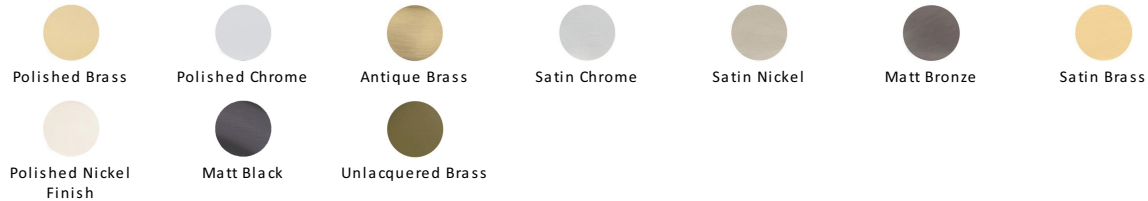

Heritage Brass Door Knocker

K1310-SC

Heritage Brass Door Knocker Satin Chrome finish

Material:
Solid Brass

Finish:
Satin Chrome

Available Finishes

Product Dimensions (All dimensions are in millimeters unless otherwise indicated)

Backplate 165 x 40

About the Finish

Satin Chrome

The brush marks of satin chrome will appeal to those who favour an industrial yet contemporary chrome finish. Satin Chrome Finish is also less prone to finger marks than polished chrome.