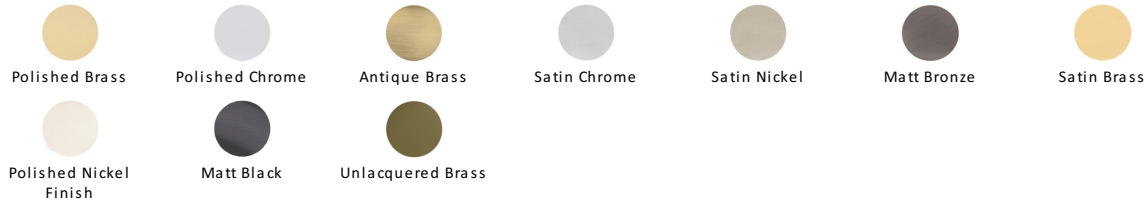

## Heritage Brass Door Knocker

K1310-PC

Heritage Brass Door Knocker Polished Chrome finish

**Material:**  
Solid Brass

**Finish:**  
Polished Chrome

### Available Finishes

### About the Finish

#### Polished Chrome

A bold, contemporary finish; low maintenance and easy to clean. The mirror effect reflects light and colour and will complement any colour scheme