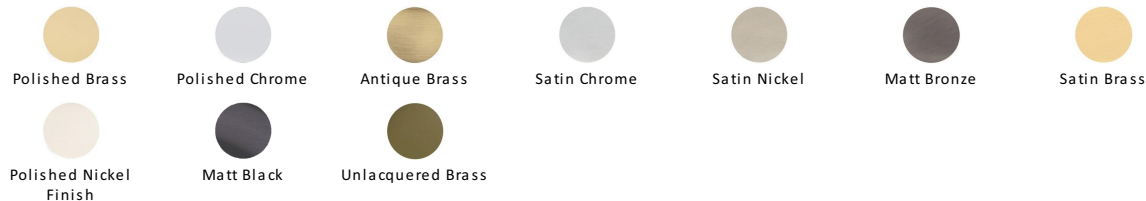

Heritage Brass Door Knocker

K1310-MB

Heritage Brass Door Knocker Matt Bronze finish

Material:

Solid Brass

Finish:

Matt Bronze

Available Finishes

Product Dimensions (All dimensions are in millimeters unless otherwise indicated)

Backplate 165 x 40

About the Finish

Matt Bronze

An aged finish on brass creating a vintage appearance, yet one that also looks outstanding in contemporary schemes. Over a period of time the bronze colour will lighten along any edges and surfaces that are frequently touched and create a naturally aged appearance highlighting frequently touched areas and exposing the brass below.