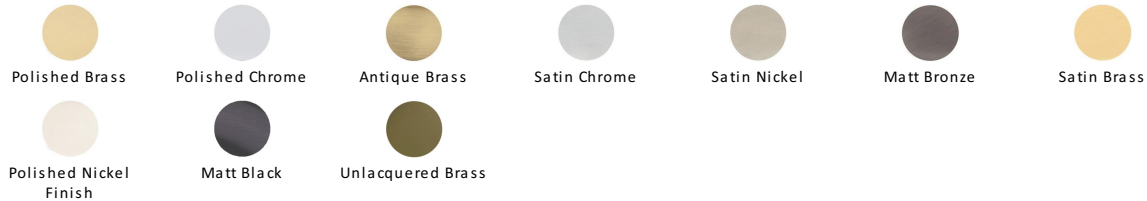

Heritage Brass Door Knocker

K1310-AT

Heritage Brass Door Knocker Antique finish

Material:
Solid Brass

Finish:
Antique Brass

Available Finishes

Product Dimensions (All dimensions are in millimeters unless otherwise indicated)

Backplate 165 x 40

About the Finish

Antique Brass

With russet hues and a brass undertone, this variation on brass retains a warm and mellow character but adds age and maturity by highlighting the variance of shades making each piece both alluring and unique.