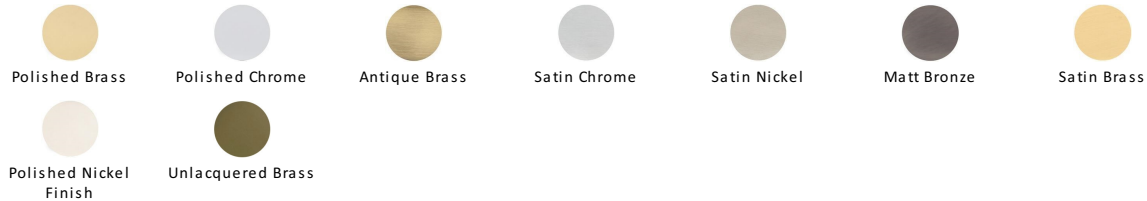

Doctor Front Door Knocker

K1300-SN

Heritage Brass Doctor Knocker Satin Nickel finish

Material:
Solid Brass

Finish:
Satin Nickel

Available Finishes

Product Dimensions (All dimensions are in millimeters unless otherwise indicated)

Backplate 192 x 43 **Maximum Diameter** 55

About the Finish

Satin Nickel

With its honeyed grey tone created by brushed nickel plating on brass, this finish closely matches Stainless Steel but offers a warm and subtle alternative which is popular in traditional and modern décors.