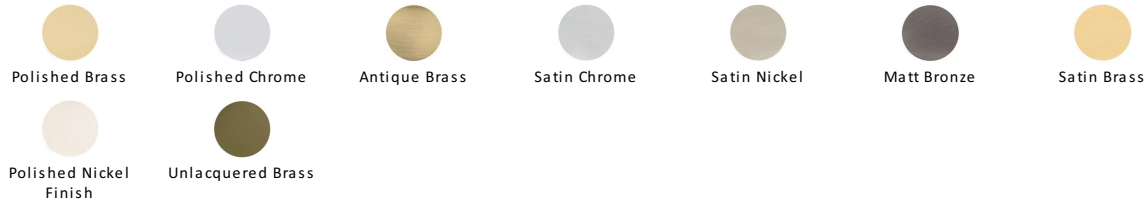

Doctor Front Door Knocker

K1300-SC

Heritage Brass Doctor Knocker Satin Chrome finish

Material:
Solid Brass

Finish:
Satin Chrome

Available Finishes

Product Dimensions (All dimensions are in millimeters unless otherwise indicated)

Backplate 192 x 43 **Maximum Diameter** 55

About the Finish

Satin Chrome

The brush marks of satin chrome will appeal to those who favour an industrial yet contemporary chrome finish. Satin Chrome Finish is also less prone to finger marks than polished chrome.