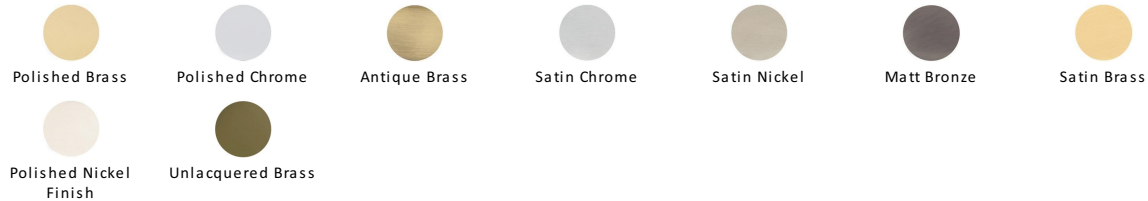

Doctor Front Door Knocker

K1300-SC

Heritage Brass Doctor Knocker Satin Chrome finish

Material:
Solid Brass

Finish:
Satin Chrome

Available Finishes

Product Dimensions (All dimensions are in millimeters unless otherwise indicated)

Backplate 192 x 43 **Maximum Diameter** 55

About the Finish

Satin Chrome

The brush marks of satin chrome will appeal to those who favour an industrial yet contemporary chrome finish. Satin Chrome Finish is also less prone to finger marks than polished chrome.