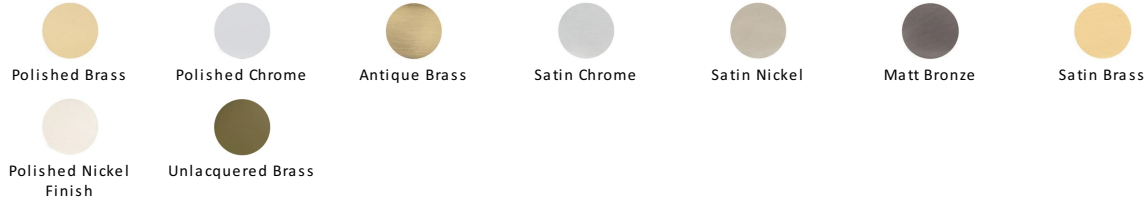

Doctor Front Door Knocker

K1300-PNF

Heritage Brass Doctor Knocker Polished Nickel finish

Material:

Solid Brass

Finish:

Polished Nickel Finish

Available Finishes

Product Dimensions (All dimensions are in millimeters unless otherwise indicated)

Backplate 192 x 43 **Maximum Diameter** 55

About the Finish

Polished Nickel Finish

With its subtle golden hue this is a mellow alternative to polished chrome. The finish is not coated and will oxidise naturally. If not regularly buffed with a soft cloth this finish will subtly change over time by taking on an aged patina.