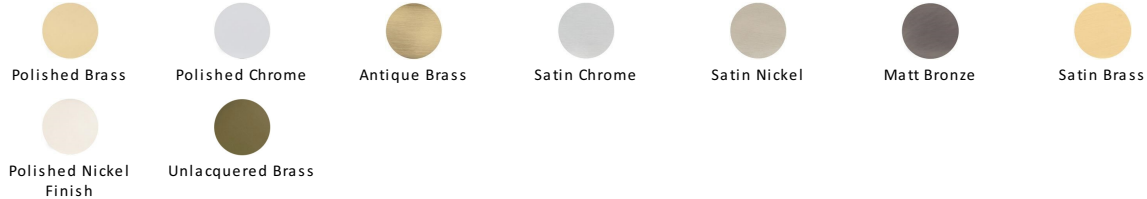

Doctor Front Door Knocker

K1300-PB

Heritage Brass Doctor Knocker Polished Brass finish

Material:
Solid Brass

Finish:
Polished Brass

Available Finishes

Product Dimensions (All dimensions are in millimeters unless otherwise indicated)

Backplate 192 x 43 **Maximum Diameter** 55

About the Finish

Polished Brass

Warm, mellow with a sense of heritage and comfort this highly polished finish is opulent without being flamboyant. Polished Brass coordinates perfectly with traditional décor.