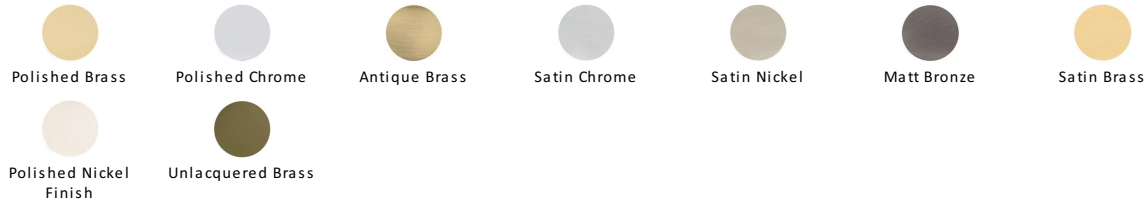

Doctor Front Door Knocker

K1300-PB

Heritage Brass Doctor Knocker Polished Brass finish

Material:
Solid Brass

Finish:
Polished Brass

Available Finishes

Product Dimensions (All dimensions are in millimeters unless otherwise indicated)

Backplate 192 x 43 **Maximum Diameter** 55

About the Finish

Polished Brass

Warm, mellow with a sense of heritage and comfort this highly polished finish is opulent without being flamboyant. Polished Brass coordinates perfectly with traditional décor.