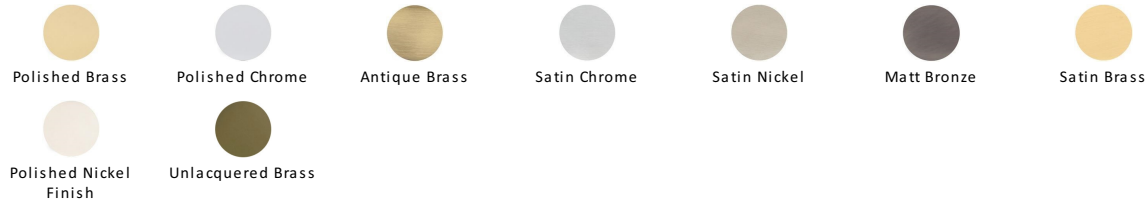

## Doctor Front Door Knocker

K1300-MB

Heritage Brass Doctor Knocker Matt Bronze finish

**Material:**  
Solid Brass

**Finish:**  
Matt Bronze

### Available Finishes

### About the Finish

#### Matt Bronze

An aged finish on brass creating a vintage appearance, yet one that also looks outstanding in contemporary schemes. Over a period of time the bronze colour will lighten along any edges and surfaces that are frequently touched and create a naturally aged appearance highlighting frequently touched areas and exposing the brass below.