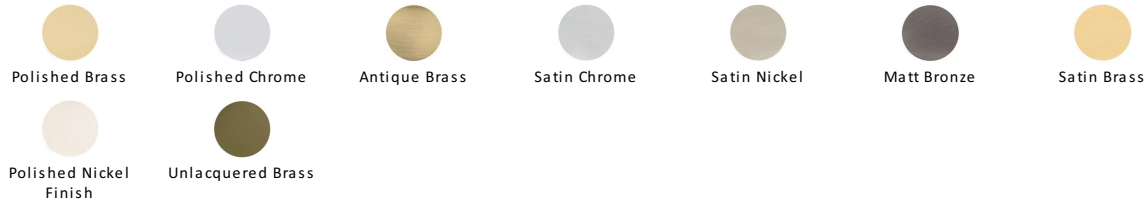

Doctor Front Door Knocker

K1300-AT

Heritage Brass Doctor Knocker Antique finish

Material:
Solid Brass

Finish:
Antique Brass

Available Finishes

Product Dimensions (All dimensions are in millimeters unless otherwise indicated)

Backplate 192 x 43 **Maximum Diameter** 55

About the Finish

Antique Brass

With russet hues and a brass undertone, this variation on brass retains a warm and mellow character but adds age and maturity by highlighting the variance of shades making each piece both alluring and unique.