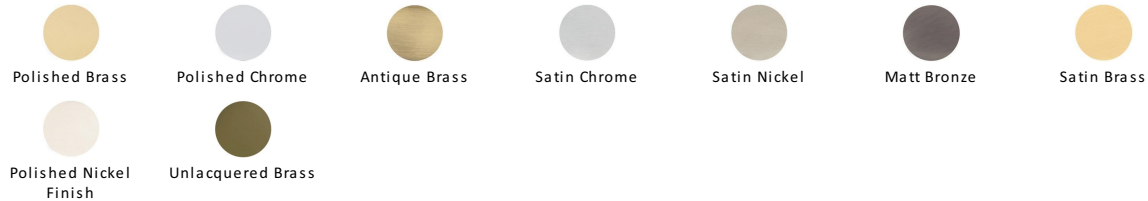

## Ring Door Knocker

K1270-SN

Heritage Brass Ring Knocker Satin Nickel finish

**Material:**  
Solid Brass

**Finish:**  
Satin Nickel

### Available Finishes

### About the Finish

#### Satin Nickel

With its honeyed grey tone created by brushed nickel plating on brass, this finish closely matches Stainless Steel but offers a warm and subtle alternative which is popular in traditional and modern décors.