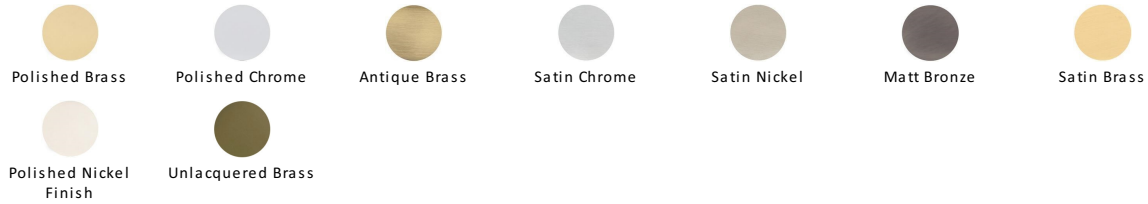

Ring Door Knocker

K1270-SB

Heritage Brass Ring Knocker Satin Brass finish

Material:
Solid Brass

Finish:
Satin Brass

Available Finishes

Product Dimensions (All dimensions are in millimeters unless otherwise indicated)

Inner Diameter 80 **Outer Diameter** 110

About the Finish

Satin Brass

A modern alternative to the traditional polished brass, this attractive brushed texture beautifully mellows and adds warmth to both a traditional and a soft contemporary décor.