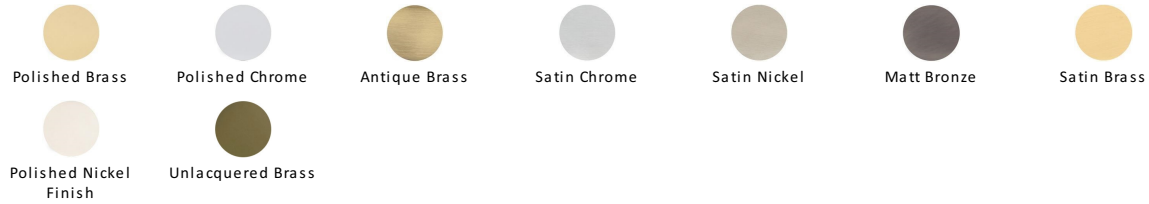

## Ring Door Knocker

K1270-SB

Heritage Brass Ring Knocker Satin Brass finish

**Material:**  
Solid Brass

**Finish:**  
Satin Brass

### Available Finishes

### About the Finish

#### Satin Brass

A modern alternative to the traditional polished brass, this attractive brushed texture beautifully mellows and adds warmth to both a traditional and a soft contemporary décor.