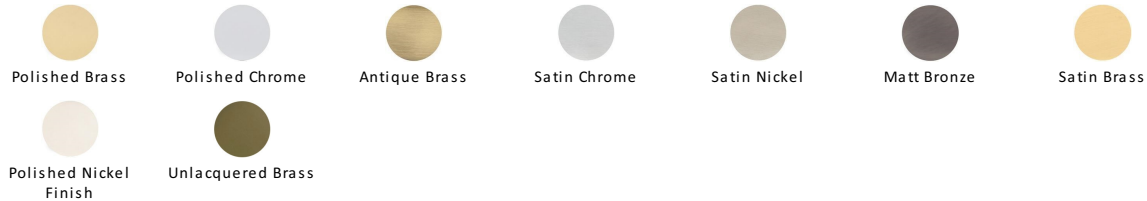

## Ring Door Knocker

K1270-PC

Heritage Brass Ring Knocker Polished Chrome finish

**Material:**  
Solid Brass

**Finish:**  
Polished Chrome

### Available Finishes

### About the Finish

#### Polished Chrome

A bold, contemporary finish; low maintenance and easy to clean. The mirror effect reflects light and colour and will complement any colour scheme