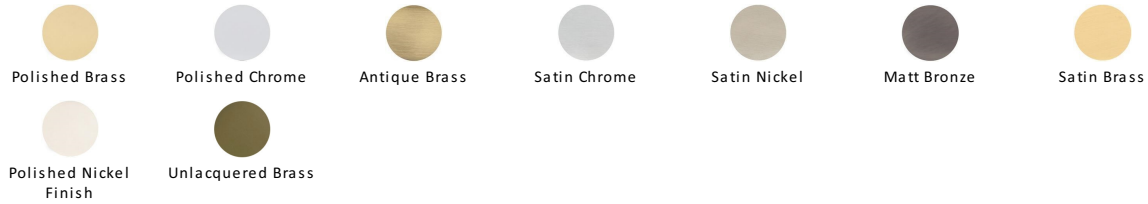

## Ring Door Knocker

K1270-PB

Heritage Brass Ring Knocker Polished Brass finish

**Material:**  
Solid Brass

**Finish:**  
Polished Brass

### Available Finishes

### About the Finish