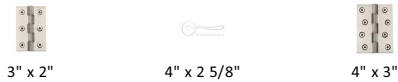

Hinge Brass Double Phosphor Washered

HG99-355-SN

Heritage Brass Hinge Brass with Phosphor Washers 4" x 3" Satin Nickel finish

Material:
Solid Brass

Finish:
Satin Nickel

Available Finishes

Available Sizes

Product Dimensions (All dimensions are in millimeters unless otherwise indicated)

Backplate 4" x 3" **Leaf Thickness** 4.2

About the Finish

Satin Nickel

With its honeyed grey tone created by brushed nickel plating on brass, this finish closely matches Stainless Steel but offers a warm and subtle alternative which is popular in traditional and modern décors.

Box Contains

- 2 pcs Hinges
- All fixing screws and fasteners