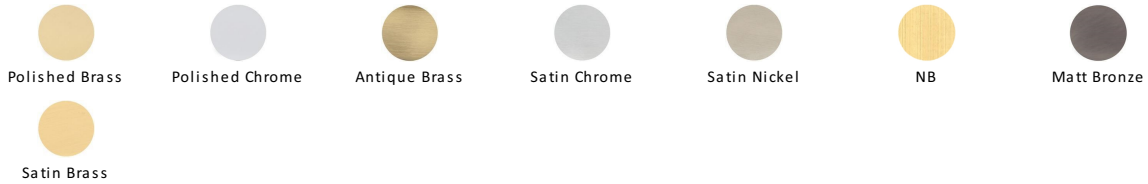

Hinge Brass Double Phosphor Washered

HG99-355-SN

Heritage Brass Hinge Brass with Phosphor Washers 4" x 3" Satin Nickel finish

Material:
Solid Brass

Finish:
Satin Nickel

Available Finishes

Available Sizes

Product Dimensions (All dimensions are in millimeters unless otherwise indicated)

Backplate 4" x 3" **Leaf Thickness** 4.2

About the Finish

Satin Nickel

With its honeyed grey tone created by brushed nickel plating on brass, this finish closely matches Stainless Steel but offers a warm and subtle alternative which is popular in traditional and modern décors.