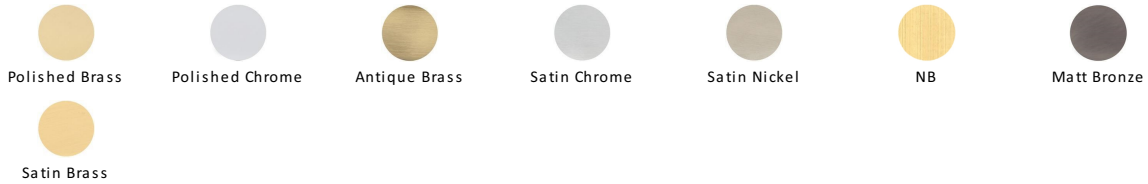

Hinge Brass Double Phosphor Washered

HG99-355-SC

Heritage Brass Hinge Brass with Phosphor Washers 4" x 3" Satin Chrome finish

Material:
Solid Brass

Finish:
Satin Chrome

Available Finishes

Available Sizes

Product Dimensions (All dimensions are in millimeters unless otherwise indicated)

Backplate 4" x 3" **Leaf Thickness** 4.2

About the Finish

Satin Chrome

The brush marks of satin chrome will appeal to those who favour an industrial yet contemporary chrome finish. Satin Chrome Finish is also less prone to finger marks than polished chrome.