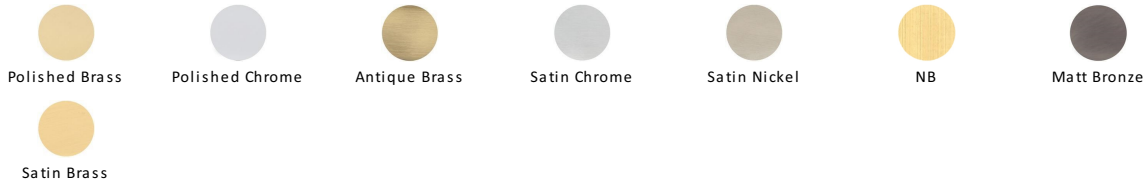

## Hinge Brass Double Phosphor Washered

HG99-355-SB

Heritage Brass Hinge Brass with Phosphor Washers 4" x 3" Satin Brass finish

**Material:**  
Solid Brass

**Finish:**  
Satin Brass

### Available Finishes