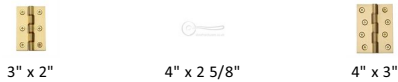

## Hinge Brass Double Phosphor Washered

HG99-355-SB

Heritage Brass Hinge Brass with Phosphor Washers 4" x 3" Satin Brass finish

**Material:**  
Solid Brass

**Finish:**  
Satin Brass

### Product Dimensions (All dimensions are in millimeters unless otherwise indicated)

**Backplate** 4" x 3" **Leaf Thickness** 4.2