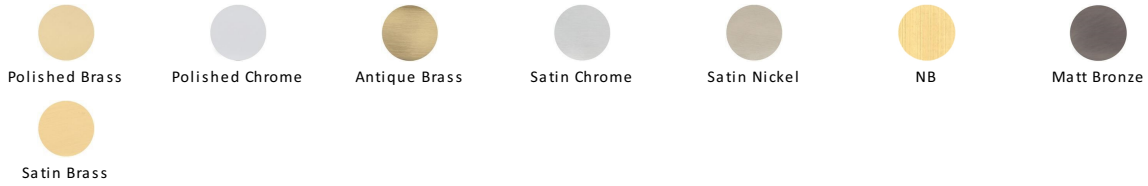

Hinge Brass Double Phosphor Washered

HG99-355-PC

Heritage Brass Hinge Brass with Phosphor Washers 4" x 3" Polished Chrome finish

Material:
Solid Brass

Finish:
Polished Chrome

Available Finishes

Available Sizes

Product Dimensions (All dimensions are in millimeters unless otherwise indicated)

Backplate 4" x 3" **Leaf Thickness** 4.2

About the Finish

Polished Chrome

A bold, contemporary finish; low maintenance and easy to clean. The mirror effect reflects light and colour and will complement any colour scheme