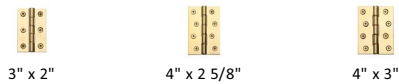

## Hinge Brass Double Phosphor Washered

HG99-355-PB

Heritage Brass Hinge Brass with Phosphor Washers 4" x 3" Polished Brass finish

**Material:**  
Solid Brass

**Finish:**  
Polished Brass

### Product Dimensions (All dimensions are in millimeters unless otherwise indicated)

**Backplate** 4" x 3" **Leaf Thickness** 4.2