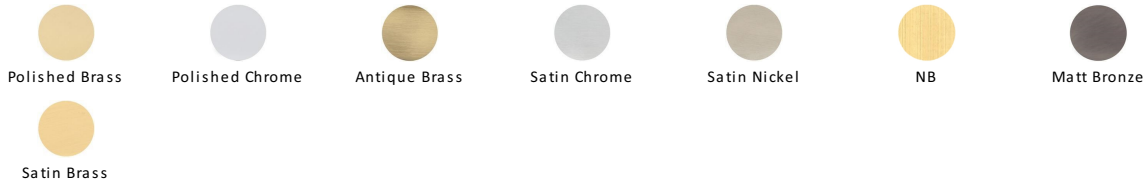

## Hinge Brass Double Phosphor Washered

HG99-355-PB

Heritage Brass Hinge Brass with Phosphor Washers 4" x 3" Polished Brass finish

**Material:**  
Solid Brass

**Finish:**  
Polished Brass

### Available Finishes