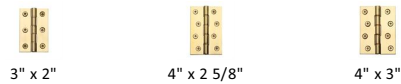

## Hinge Brass Double Phosphor Washered

HG99-355-PB

Heritage Brass Hinge Brass with Phosphor Washers 4" x 3" Polished Brass finish

**Material:**  
Solid Brass

**Finish:**  
Polished Brass

### Product Dimensions (All dimensions are in millimeters unless otherwise indicated)

**Backplate** 4" x 3" **Leaf Thickness** 4.2