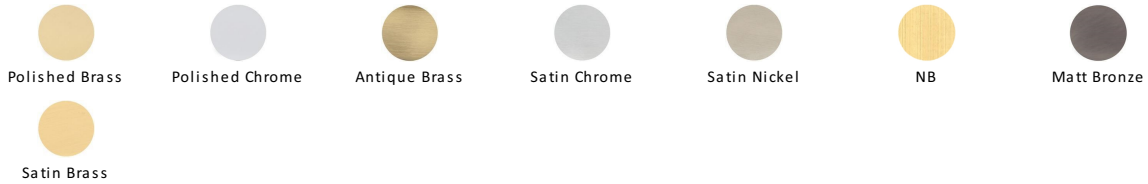

## Hinge Brass Double Phosphor Washered

HG99-355-PB

Heritage Brass Hinge Brass with Phosphor Washers 4" x 3" Polished Brass finish

**Material:**  
Solid Brass

**Finish:**  
Polished Brass

### Available Finishes

### Available Sizes