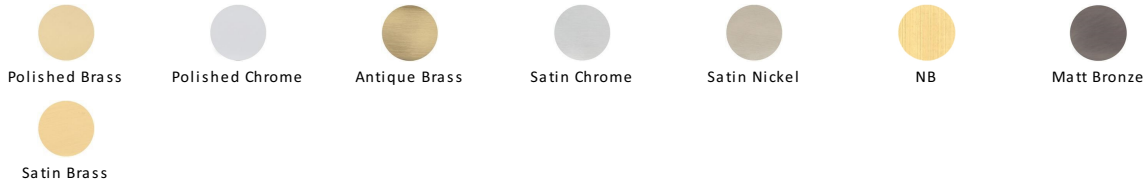

## Hinge Brass Double Phosphor Washered

HG99-355-MB

Heritage Brass Hinge Brass with Phosphor Washers 4" x 3" Matt Bronze finish

**Material:**  
Solid Brass

**Finish:**  
Matt Bronze

### Available Finishes

#### Matt Bronze

An aged finish on brass creating a vintage appearance, yet one that also looks outstanding in contemporary schemes. Over a period of time the bronze colour will lighten along any edges and surfaces that are frequently touched and create a naturally aged appearance highlighting frequently touched areas and exposing the brass below.