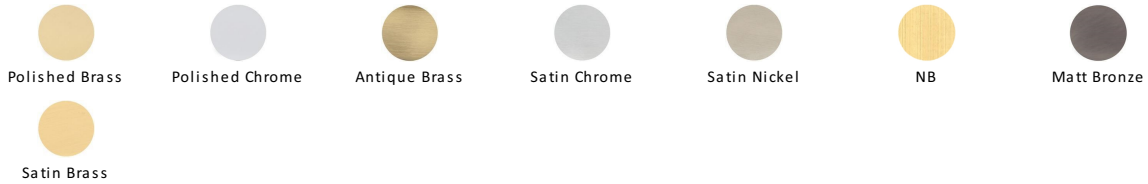

Hinge Brass Double Phosphor Washered

HG99-355-AT

Heritage Brass Hinge Brass with Phosphor Washers 4" x 3" Antique Brass finish

Material:
Solid Brass

Finish:
Antique Brass

Available Finishes

Available Sizes

Product Dimensions (All dimensions are in millimeters unless otherwise indicated)

Backplate 4" x 3" **Leaf Thickness** 4.2

About the Finish

Antique Brass

With russet hues and a brass undertone, this variation on brass retains a warm and mellow character but adds age and maturity by highlighting the variance of shades making each piece both alluring and unique.