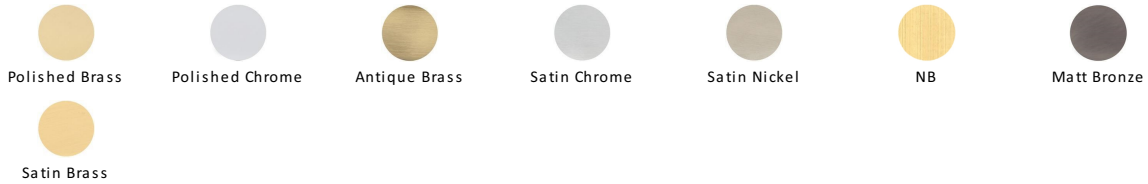

## Hinge Brass Double Phosphor Washered

HG99-355-AT

Heritage Brass Hinge Brass with Phosphor Washers 4" x 3" Antique Brass finish

**Material:**  
Solid Brass

**Finish:**  
Antique Brass

### Available Finishes

### Available Sizes