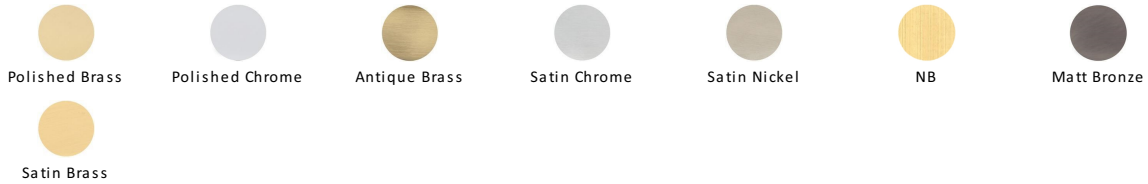

Hinge Brass Double Phosphor Washered

HG99-350-SN

Heritage Brass Hinge Brass with Phosphor Washers 4" x 2 5/8" Satin Nickel finish

Material:
Solid Brass

Finish:
Satin Nickel

Available Finishes

Available Sizes

Satin Nickel

With its honeyed grey tone created by brushed nickel plating on brass, this finish closely matches Stainless Steel but offers a warm and subtle alternative which is popular in traditional and modern décors.