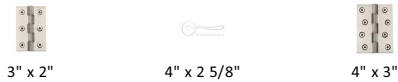

Hinge Brass Double Phosphor Washered

HG99-350-SN

Heritage Brass Hinge Brass with Phosphor Washers 4" x 2 5/8" Satin Nickel finish

Material:
Solid Brass

Finish:
Satin Nickel

Available Finishes

Available Sizes

Product Dimensions (All dimensions are in millimeters unless otherwise indicated)

Backplate	4" x 2 5/8"	Leaf Thickness	3.7
------------------	-------------	-----------------------	-----

About the Finish

Satin Nickel

With its honeyed grey tone created by brushed nickel plating on brass, this finish closely matches Stainless Steel but offers a warm and subtle alternative which is popular in traditional and modern décors.