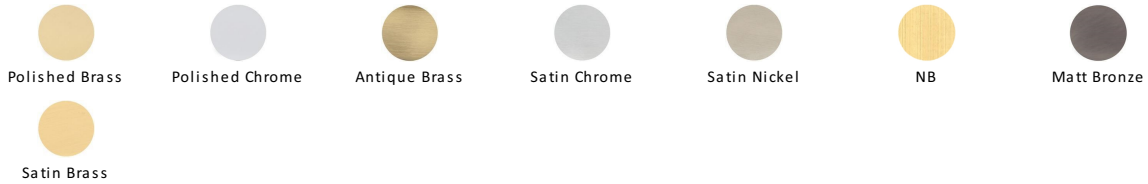

Hinge Brass Double Phosphor Washered

HG99-350-SC

Heritage Brass Hinge Brass with Phosphor Washers 4" x 2 5/8" Satin Chrome finish

Material:
Solid Brass

Finish:
Satin Chrome

Available Finishes

Available Sizes

About the Finish

Satin Chrome

The brush marks of satin chrome will appeal to those who favour an industrial yet contemporary chrome finish. Satin Chrome Finish is also less prone to finger marks than polished chrome.