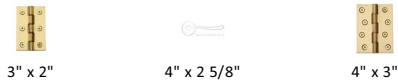

Hinge Brass Double Phosphor Washered

HG99-350-SB

Heritage Brass Hinge Brass with Phosphor Washers 4" x 2 5/8" Satin Brass finish

Material:
Solid Brass

Finish:
Satin Brass

Available Finishes

Available Sizes

Product Dimensions (All dimensions are in millimeters unless otherwise indicated)

Backplate	4" x 2 5/8"	Leaf Thickness	3.7
------------------	-------------	-----------------------	-----

About the Finish

Satin Brass

A modern alternative to the traditional polished brass, this attractive brushed texture beautifully mellows and adds warmth to both a traditional and a soft contemporary décor.