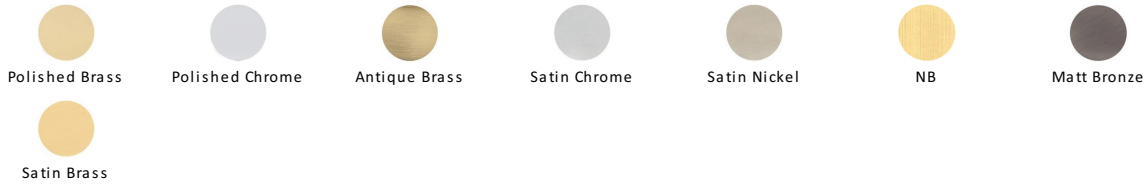

Hinge Brass Double Phosphor Washered

HG99-350-SB

Heritage Brass Hinge Brass with Phosphor Washers 4" x 2 5/8" Satin Brass finish

Material:
Solid Brass

Finish:
Satin Brass

Available Finishes

Available Sizes

Product Dimensions (All dimensions are in millimeters unless otherwise indicated)

Backplate	4" x 2 5/8"	Leaf Thickness	3.7
------------------	-------------	-----------------------	-----

About the Finish

Satin Brass

A modern alternative to the traditional polished brass, this attractive brushed texture beautifully mellows and adds warmth to both a traditional and a soft contemporary décor.