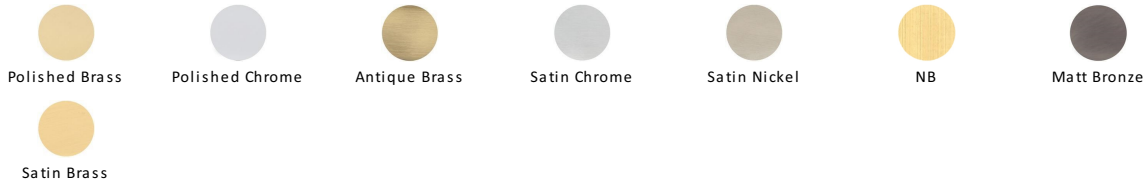

Hinge Brass Double Phosphor Washered

HG99-350-SB

Heritage Brass Hinge Brass with Phosphor Washers 4" x 2 5/8" Satin Brass finish

Material:
Solid Brass

Finish:
Satin Brass

Available Finishes

Available Sizes

Product Dimensions (All dimensions are in millimeters unless otherwise indicated)

Backplate	4" x 2 5/8"	Leaf Thickness	3.7
------------------	-------------	-----------------------	-----

About the Finish

Satin Brass

A modern alternative to the traditional polished brass, this attractive brushed texture beautifully mellows and adds warmth to both a traditional and a soft contemporary décor.